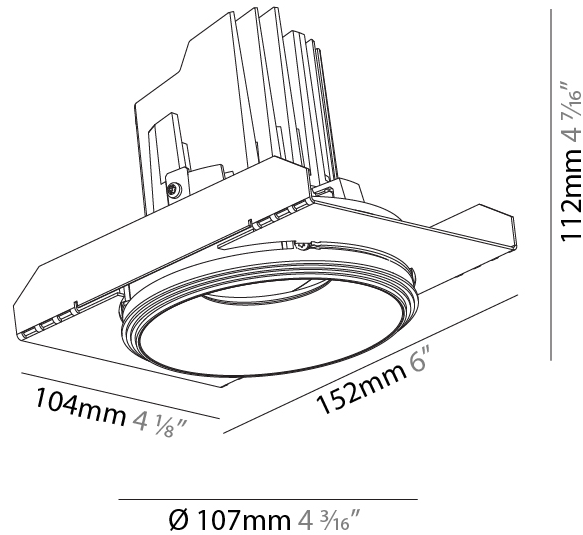

GENERAL

Series: Bioniq
Subseries: Bioniq Round Semi Adjustable
Brand: Prolicht
Division: Architectural
Mounting Type: Trimless
Mounting Location: Ceiling
Subcategory: Downlight

PHYSICAL

Shape: Round
Diameter (mm): 107
Diameter (in): 4 3/16
Height (mm): 112
Height (in): 4 7/16
Ceiling Thickness (mm): 10 / 12.5 / 15 / 25
Ceiling Thickness (in): 3/8 or 1/2 or 9/16 or 1
Min. Recessing Depth (mm): 130
Min. Recessing Depth (in): 5 1/8
Light Distribution: Adjustable / Downlight
Weight (kg): 0.609
Weight (lbs): 1.34
Fixture Finish: SSR / BKV / CWI / CRY / HAB / UFT / ITA / RUA / FTG / MYG / LOD / PUS / FRO / FUP / KIA / POP / BLS / SPG / MEY / GOH / GUM / CHC / COM / ABZ / JAG / OBR / MOS / ROR
Fixture Material: Aluminum Die Cast
Cut-out Measurements: Ø 111mm / 4 3/8"
Upon Request: Unique Ceiling Thickness

RATINGS AND CERTIFICATIONS

Certified By: Certified for North American Standards
IP rating: IP20

	111mm 4 3/16"	130mm 5 1/8"	10 12 1/2 15 25mm 3/8" 1/2" 9/16" 1"	10°	355°	
A						

BIONIQ ROUND SEMI ADJUSTABLE TRIMLESS