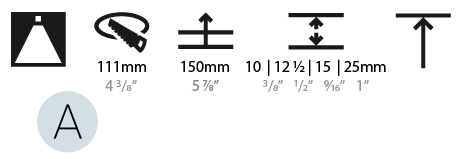

PHYSICAL

Shape: Round
Diameter (mm): 107
Diameter (in): 4 3/16
Height (mm): 130
Height (in): 5 1/8
Ceiling Thickness (mm): 10 / 12.5 / 15 / 25
Ceiling Thickness (in): 3/8 or 1/2 or 9/16 or 1
Min. Recessing Depth (mm): 150
Min. Recessing Depth (in): 5 7/8
Light Distribution: Downlight
Weight (kg): 0.646
Weight (lbs): 1.42
Fixture Finish: SSR / BKV / CWI / CRY / HAB / UFT / ITA / RUA / FTG / MYG / LOD / PUS / FRO / FUP / KIA / POP / BLS / SPG / MEY / GOH / GUM / CHC / COM / ABZ / JAG / OBR / MOS / ROR
Fixture Material: Aluminum Die Cast
Cut-out Measurements: Ø 111mm / 4 3/8"
Upon Request: Unique Ceiling Thickness

ELECTRICAL

Lamp Type: LED (Zhaga Standard)
Input Wattage (W): 15
Total Output Wattage (W): 14.7
Dimming: Dali Dimming
Driver Included: No
Driver Location: Recessed Housing
Driver Type: Constant Current - 120Vac
Driver Class: Class 2
Housing: See components
Input Voltage (V): 120
Constant Current (MA): 350

LED

Number of LEDs: 1
Color Temperature (°K): Warm Dim
Max. Delivered Lumen (lm): 766
Nominal Lumen (lm): 1140
CRI: >90 CRI
Lamp Life (hrs): 50000
Upon Request: RGB-W Tunable White Special Color Temperature Special LED

OPTICAL

Reflector°: 18 / 42 / 60
Optic°: Lens Pack - No Lens / Linear Spread Lens / Honeycomb / Spread Lens
Upon Request: Special Beam Angles

RATINGS AND CERTIFICATIONS